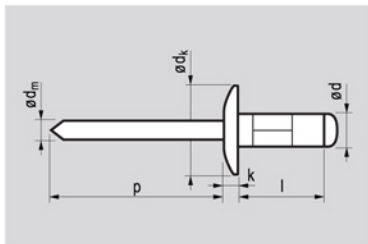

Aluminium [AlMg2,5]

Polished

Steel

Zinc plated

PLIA | multigrip | large head

Ø d	l		Item nr.	Ø d _k	k	Ø d _m	p		
[mm]	[mm]	[mm]		[mm]	[mm]	[mm]	[mm]	[N]	[N]
3,2	8,0	0,5-5,0	10023208	9,5 [+0/-0,5]	≤2,0	~1,78	≥27	980	680
[+0,05/-0,13]	9,5	2,0-6,5	3209						
	10,0	2,5-7,0	3210						
Ø 3,3 [3,5 max]	11,1	3,5-8,0	3211						
	12,0	4,5-9,0	3212						
	14,0	6,5-11,0	3214						
	16,0	8,5-13,0	3216						
4,0	8,0	0,5-4,5	10024008	12,0 [+0/-0,5]	≤2,5	~2,18	≥27	1.600	1.150
[+0,05/-0,13]	10,0	1,5-6,5	4010						
	11,1	2,5-7,5	4011						
Ø 4,1 [4,3 max]	12,0	3,5-8,5	4012						
	12,7	4,0-9,5	4013						
	14,0	5,5-10,5	4014						
	16,0	7,5-12,5	4016						
	17,0	8,5-13,5	4017						
	18,0	9,5-14,5	4018						
	20,0	11,5-16,5	4020						
4,8	10,0	0,5-5,0	10024810	14,0 [+0/-0,5]	≤2,5	~2,78	≥27	2.350	1.500
[+0,05/-0,13]	12,0	2,0-7,0	4812						
	14,0	4,0-9,0	4814						
Ø 4,9 [5,2 max]	16,0	6,0-11,0	4816						
	18,0	8,0-13,0	4818						
	20,0	10,0-15,0	4820						