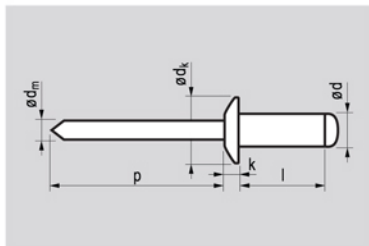

Copper
Polished

Bronze
Polished

open type | dome head

Ø d [mm]	l [+/-0,10] [mm]	 [mm]	Item nr.	Ø d _k [mm]	k [mm]	Ø d _m [mm]	p [mm]	 [N]	 [N]
3,2 [+0,-0,05]	5,0	2,0-3,0	11513205	6,2 [+/-0,2]	0,8 [+/-0,2]	~2,00	≥31	1.000	800
	6,0	2,5-3,5	3206						
	7,0	3,0-4,5	3207						
Ø 3,3	9,0	4,0-6,5	3209						
	10,0	5,0-7,5	3210						
	12,0	7,0-9,5	3212						